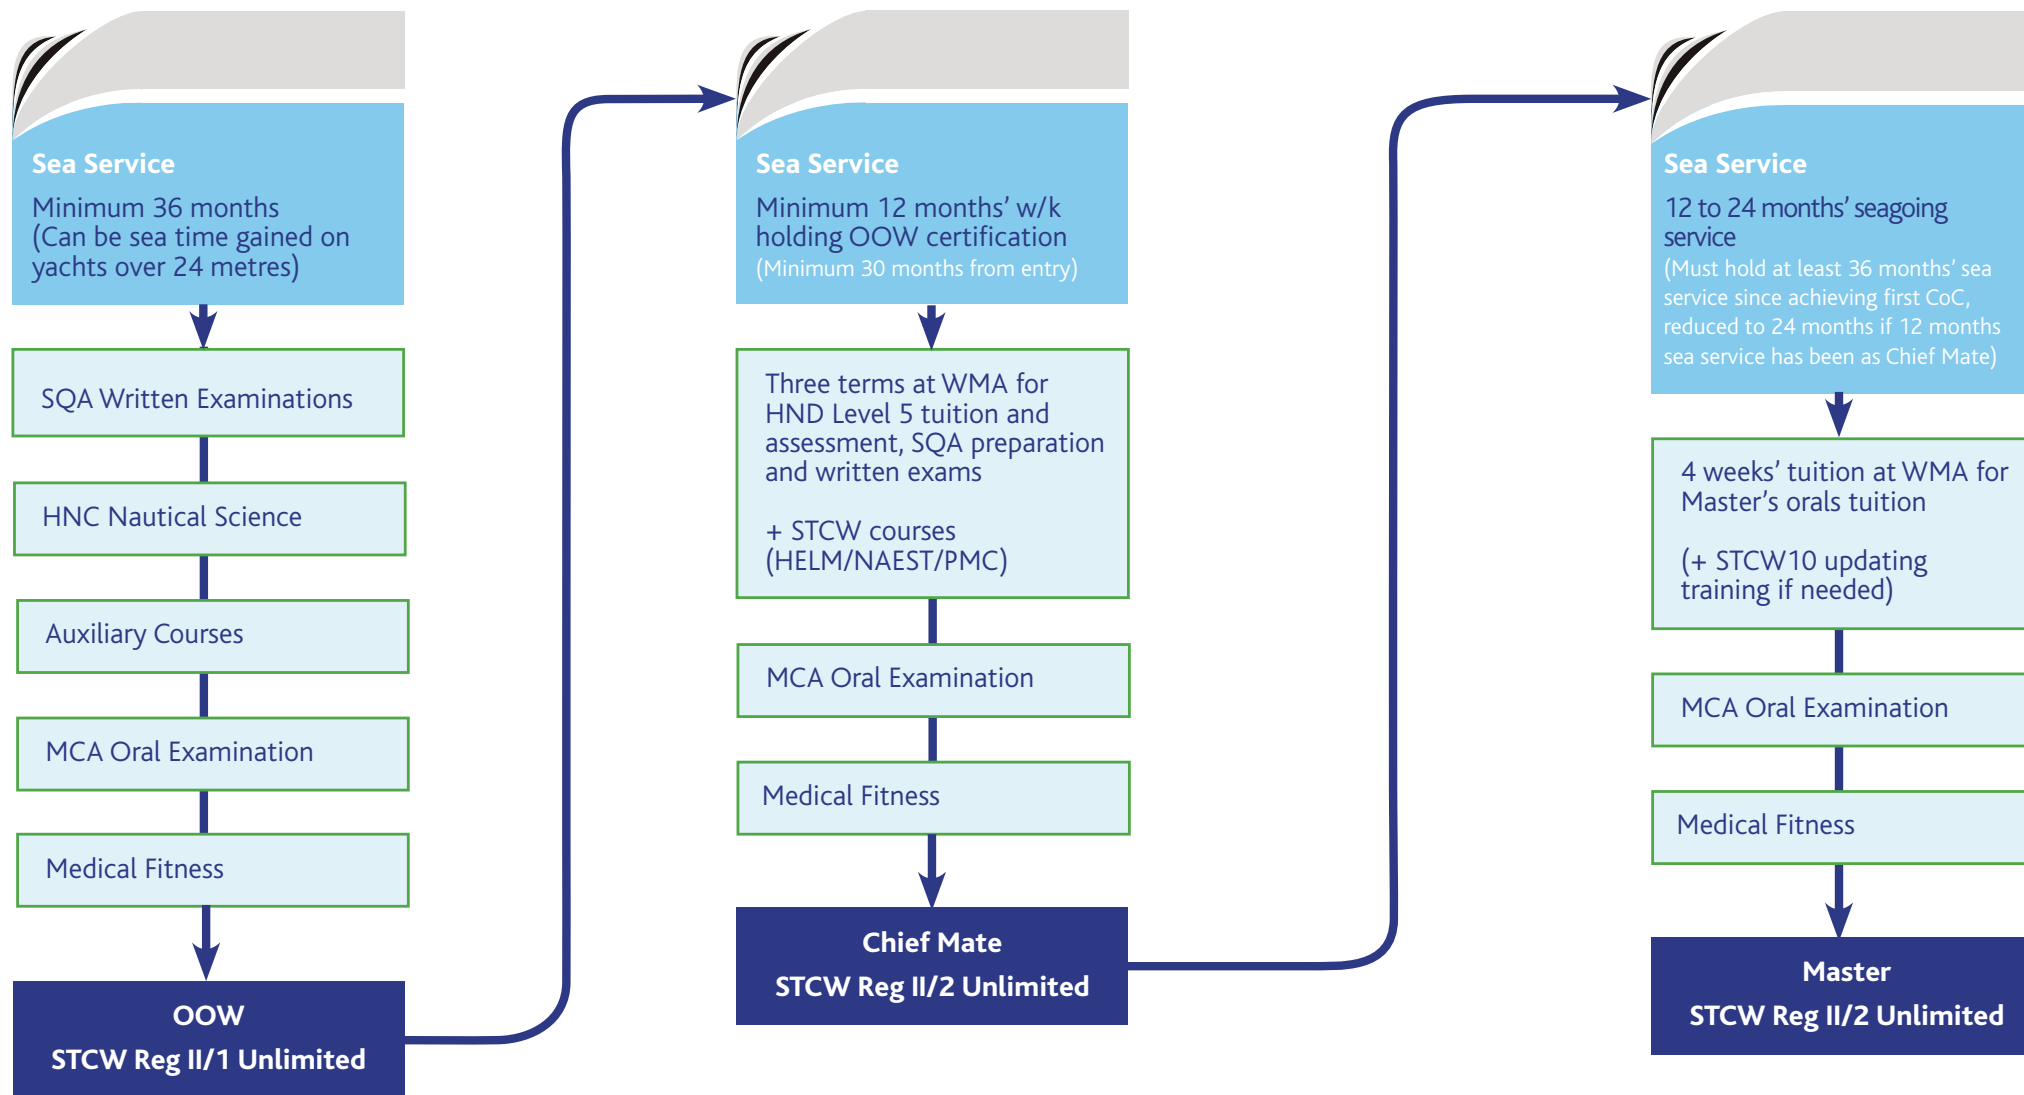

# Deck Officer (Unlimited Certification) – Progression Chart for Experienced Seafarer Route

**Note:** Information related to certification requirements has been interpreted from MSN 1856 (M). Certification structures can always change, so please check [www.warsashsuperyachtacademy.com](http://www.warsashsuperyachtacademy.com) for the latest version. © Warsash Superyacht Academy, 2016